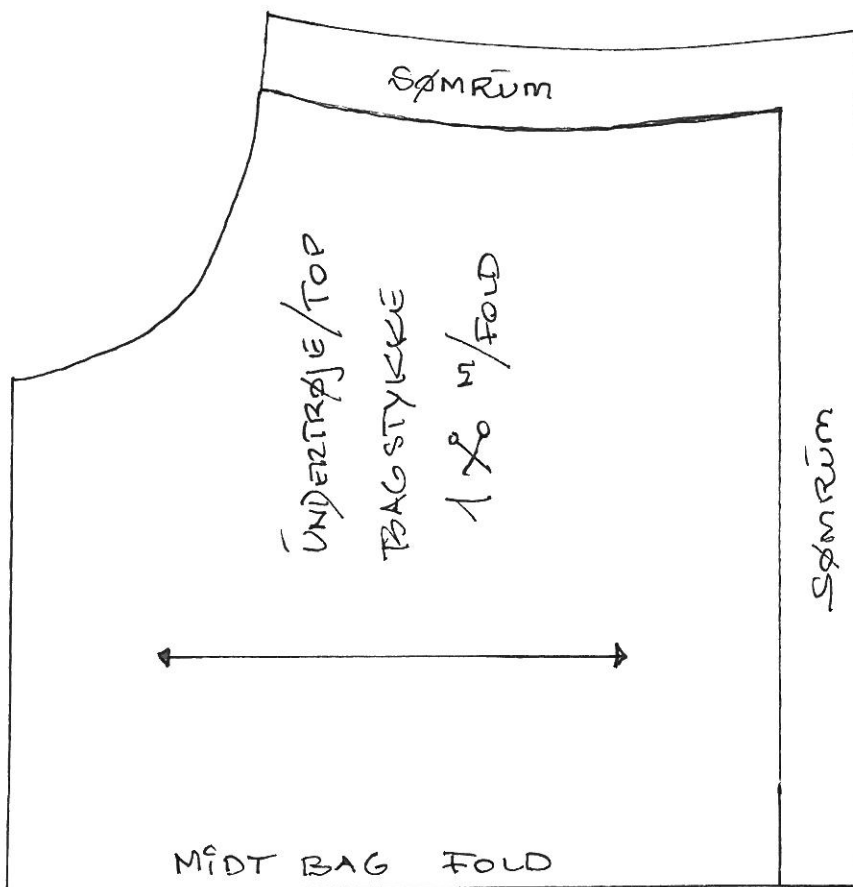

# BAMSE - BUILD A BEAR

---

UNDERTØJ

TOP

TRUSSER

UNDERTRØJE/TOP  
MIDT BAG KANT  
1 X

ARMÉ/STROP 2 X  
UNDERTRØJE/TOP

TRUSSE KANT 2 X